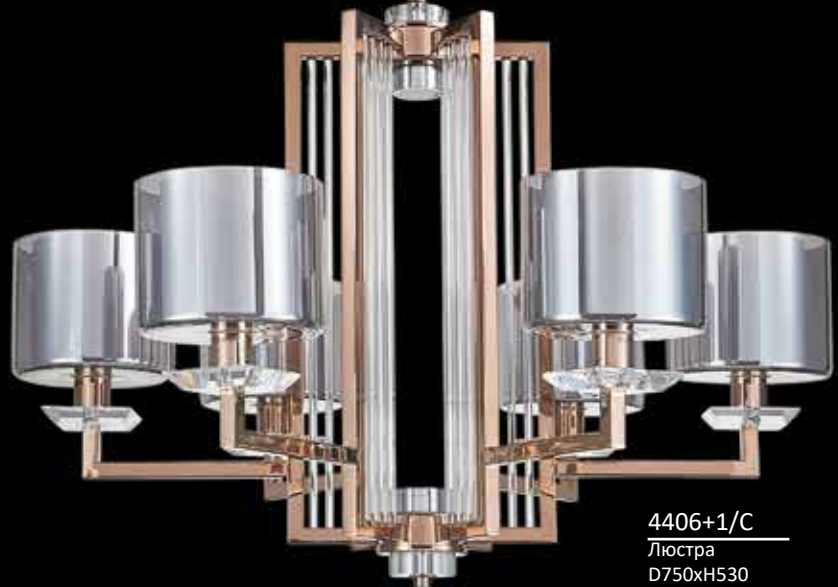

E27 1*60W

IP 20

4408+4/C
 Люстра
 D910xH570
 E14 12*60W + LED 2*5W
 IP 20 LED

4406+1/C
 Люстра
 D750xH530
 E14 6*60W + LED 2*5W
 IP 20 LED

4401 L/A new
 Бра
 L150xH500xSP270
 E14 1*60W
 IP 20

4401/A
 Бра
 L150xH300xSP270
 E14 1*60W
 IP 20